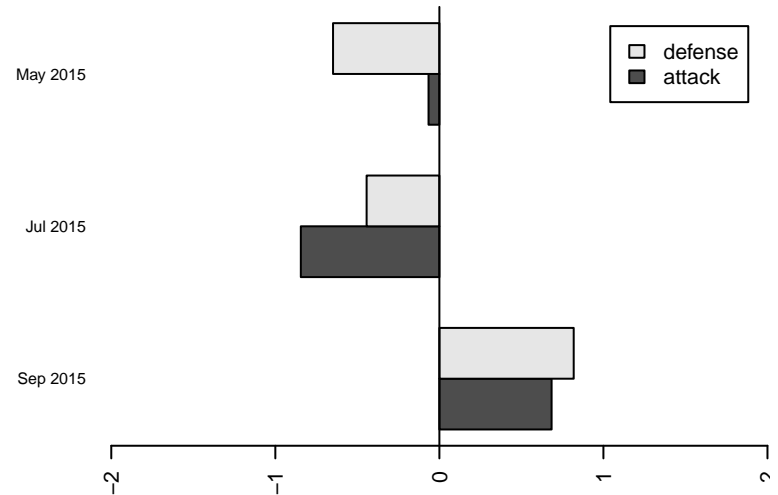

PSPL Academy Blue 2002B
 Dots are actual minus expected GF (blue circles) and GA (red triangles).
 Blue line is smoothed change in attack strength. Red is smoothed change in defense strength.

**attack and defense variance (black dot)
relative to other teams
and top 10 in region**

**attack and defense rating
relative to others at age
and all opponents in last 13 months**

**attack and defense rating
relative to other teams at age
and all opponents in last 13 months**

Performance relative to 13 month average

Performance relative to 13 month average

average number of goals per game relative to expected

average number of goals per game relative to expected

lot. A=Neither has attack advantage, B=Opponent has both attack and defense advantage, C=Opponent has both attack and defense disadvantage, D=Both have